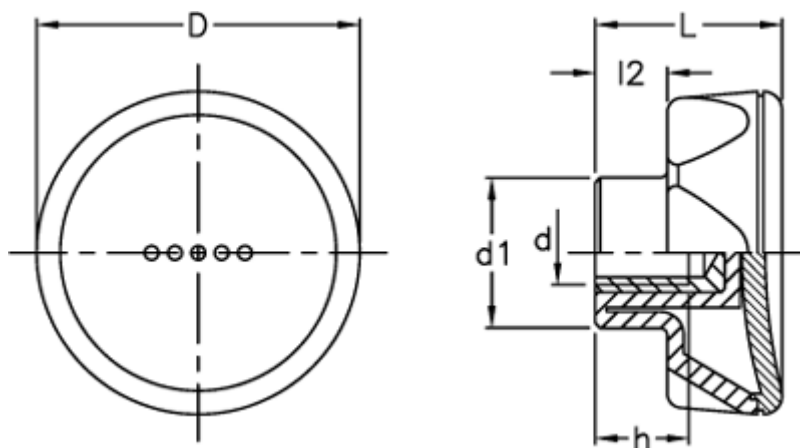

Article number: 23052214312

Description: E+G Lobe knob
ELK.56-B M10-C2 orange centre cap

Measures

D	= 56
d1	= 26.5
d 6H	= M10
h	= 13
L	= 29
l2	= 11